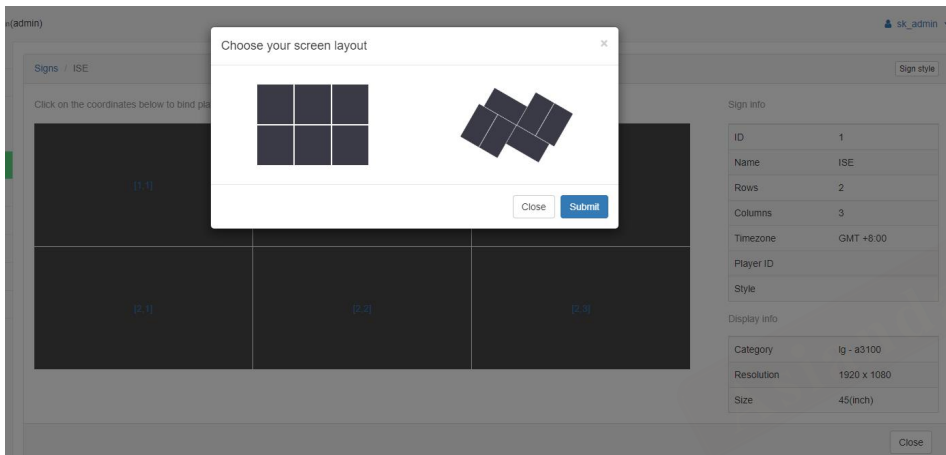

Asianda Mosaic

Create Your Own VIDEOWALLS

Designed for Inspiration

Traditional Way:

1. Industrial Processor
2. Complicated Application
3. High cost
4. Big Space

New Solution

1. Web edition/design
2. Economy cost
3. Built-in Android Box
4. Cloud Service

Easy Content Planning

Many types of sources can be used to deliver content to a Asianda Mosaic video wall including a media player, PC , video wall processor or digital signage system. Content can include stock images or video, or be purpose-built for a specific AsiandaMosaic array. MosaicProject Designer software, allowing content developers to create content that plays off the unique shape of a Asianda Mosaic video wall.

Choose your screen layout

Close

Submit

Easy Installation

In addition to supporting any tile rotation or pitch, the Mosaic Mount features push-in/push-out snap catches and auto-alignment posts, eliminating the need for fine-tuning.