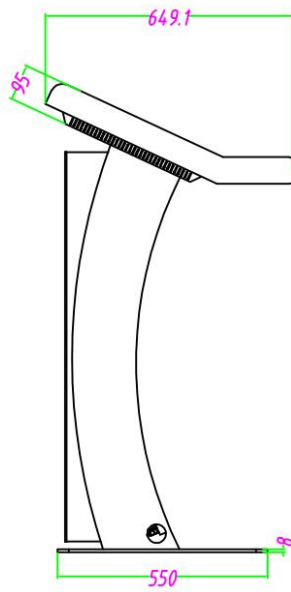

Shenzhen Yaxunda LCD Display Equipment Co.,Ltd

Contrast ratio	1200: 1	1200:1
Touch	G+G 10 Points	No
Color	16.7M	16.7M
Brightness	350cd/m2	400cd/m2
Viewing angle	178/178	178/178

Os Specification

Operating System	Android
CPU	Android RK3568 /3399
Memory	4GB
Nand flash	16GB
Storage port	USB, SD card, SATA port hard disk storage
OS	Android 11
WiFi	Yes, inbuilt WiFi(802.11b/g/n); 4G/GPS/Bluetooth(optional)
Speaker	Inbuilt 2 speakers (2*10W/pc)

Delivery

Net weight	70 KG
Standard package	Hard carton
Samples	Stock-white

Picture

Shenzhen Yaxunda LCD Display Equipment Co.,Ltd

Dimension

Shenzhen Yaxunda LCD Display Equipment Co.,Ltd