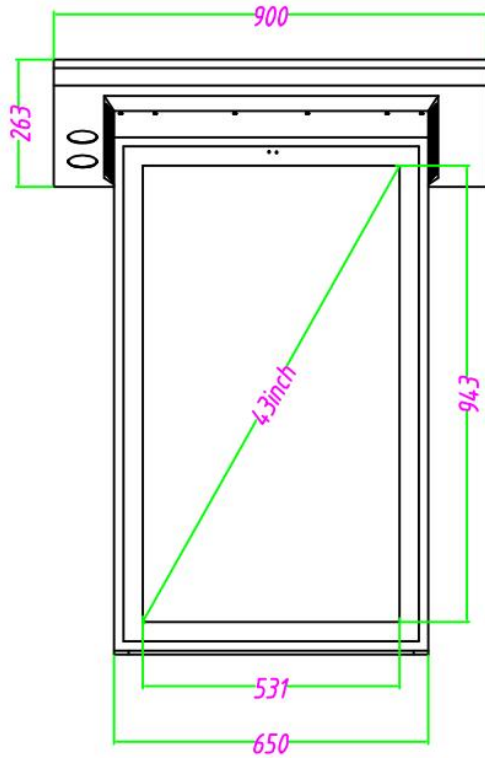

Shenzhen Yaxunda LCD Display Equipment Co.,Ltd

Contrast ratio	1200: 1	1200:1
Touch	G+G 10 Points	No
Color	16.7M	16.7M
Brightness	350cd/m2	400cd/m2
Viewing angle	178/178	178/178

Os Specification

Operating System	Android
CPU	Android RK3568 /3399
Memory	4GB
Nand flash	16GB
Storage port	USB, SD card, SATA port hard disk storage
OS	Android 11
WiFi	Yes, inbuilt WiFi(802.11b/g/n); 4G/GPS/Bluetooth(optional)
Speaker	Inbuilt 2 speakers (2*10W/pc)

Delivery

Net weight	70 KG
Standard package	Hard carton
Samples	Stock-white

Picture

Shenzhen Yaxunda LCD Display Equipment Co.,Ltd

Dimension

Shenzhen Yaxunda LCD Display Equipment Co.,Ltd