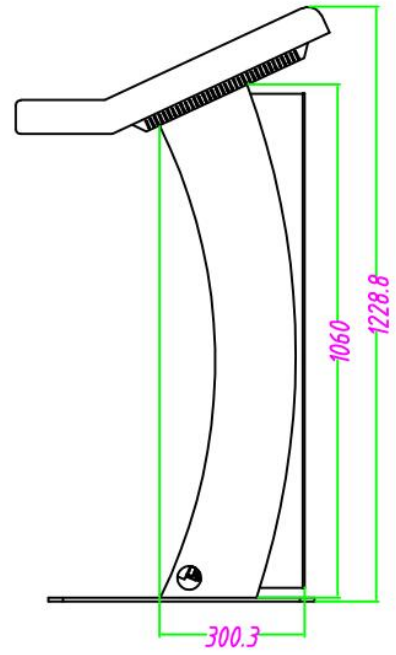

Shenzhen Yaxunda LCD Display Equipment Co.,Ltd

Contrast ratio	1200: 1	1200:1
Touch	G+G 10 Points	No
Color	16.7M	16.7M
Brightness	350cd/m2	400cd/m2
Viewing angle	178/178	178/178

Os Specification

Operating System	Android
CPU	Android RK3568 /3399
Memory	4GB
Nand flash	16GB
Storage port	USB, SD card, SATA port hard disk storage
OS	Android 11
WiFi	Yes, inbuilt WiFi(802.11b/g/n); 4G/GPS/Bluetooth(optional)
Speaker	Inbuilt 2 speakers (2*10W/pc)

Delivery

Net weight	70 KG
Standard package	Hard carton
Samples	Stock-white

Picture

Shenzhen Yaxunda LCD Display Equipment Co.,Ltd

Dimension

Shenzhen Yaxunda LCD Display Equipment Co.,Ltd