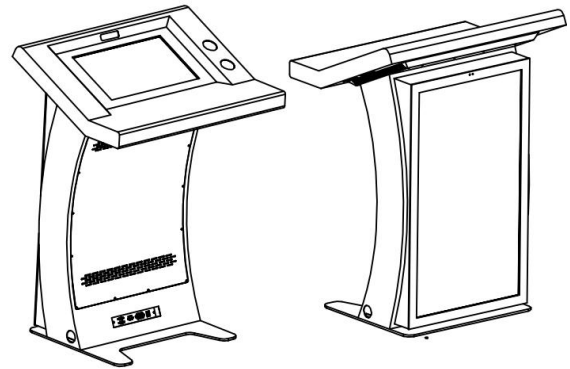

Shenzhen Yaxunda LCD Display Equipment Co.,Ltd

Contrast ratio	1200: 1	1200:1
Touch	G+G 10 Points	No
Color	16.7M	16.7M
Brightness	350cd/m2	400cd/m2
Viewing angle	178/178	178/178

Os Specification

Operating System	Android
CPU	Android RK3568 /3399
Memory	4GB
Nand flash	16GB
Storage port	USB, SD card, SATA port hard disk storage
OS	Android 11
WiFi	Yes, inbuilt WiFi(802.11b/g/n); 4G/GPS/Bluetooth(optional)
Speaker	Inbuilt 2 speakers (2*10W/pc)

Delivery

Net weight	70 KG
Standard package	Hard carton
Samples	Stock-white

Picture

Shenzhen Yaxunda LCD Display Equipment Co.,Ltd

Dimension

Shenzhen Yaxunda LCD Display Equipment Co.,Ltd