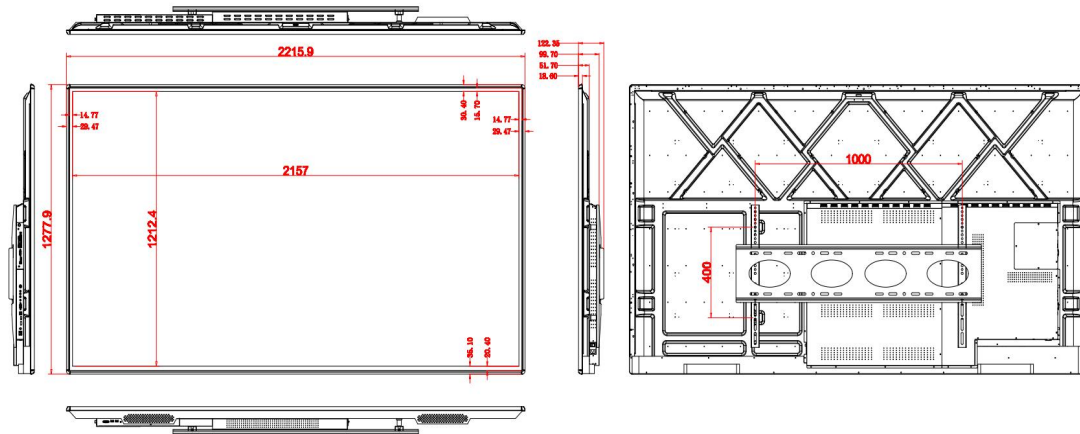

Size

Spec

显示	Screen	98 inch	S p e c k	Screen	2215.9×1277.9×99.7MM	Rack hole	400×1000MM		
	Backlight	DLED		Weight	89.5 KG Net	110 KG Gross			
	Tempered Glass	Optical Bonding 4mm		Installation	Herringbone Bracket		Wallmount		
	Dot Pitch	0.372 x 0.372mm			Package				
	Active display	2158.9*1214.4mm		Ratio	16:9				
	Resolution	3840x 2160 UHD		Operation	: -10°C~55°C; : 10%RH~90%RH				
	Brightness	400-450cd/m ² (center)		Storage	: -20°C~60°C 10%RH~90%RH				
	Contrast	1400: 1 (Typ.)		Lifetime	≥50000 H				
	Color	8 bit/16.7 Million		Waltage	110~240V/50~60Hz				
	Angle	178°,178°		Consumption	about 650 W				
	Rate	60Hz		Standby	≤0.5W				
	Response	8ms		Model	RK3568				
T o u c h	Speaker	8Ω15Wx2	M a i n B o a r d	Android	11				
	NO	CMS		XDS					
		Cloud		Free					
		Resolution		3840*2160					
O P S	NO		O P S	NO					