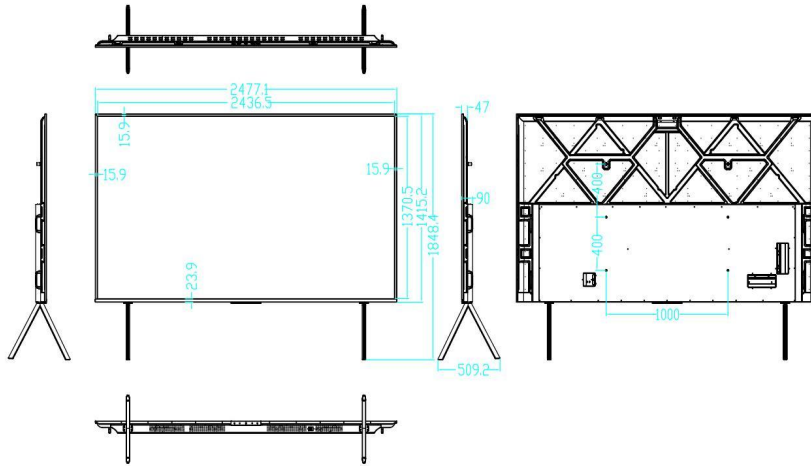

Size

Spec

显示	Screen	110 inch	Screen	2477.1*1415.2*90MM	Rack hole	400+400×1000MM
	Backlight	DLED	Weight	80 KG Net	95 KG Gross	
	Display	2D	Installation	Herringbone Bracket		Wallmount
	Dot Pitch	0.372 x 0.372mm		Storage		
	Active display	2436.5*1370.5MM	: -20°C~60°C 10%RH~90%RH			
	Ratio	16:9	Opration			
	Resolution	3840x 2160 UHD	: -10°C~55°C; : 10%RH~90%RH			
	Brightness	400-450cd/m <sup>2</sup> (center)	Lifetime			
	Contrast	1000: 1 (Typ.)	≥50000 H			
	Color	8 bit/16.7 Million	Waltage	110~240V/50~60Hz		
	Angle	178°,178°	Consumption	about 650 W		
	Rate	60Hz	Standby	≤0.5W		
	Response	8ms	Model	RK3568		
	Speaker	8Ω15Wx2	Android	11		
	Touch	NO		CMS	XDS	
Cloud				Free		
Resolution				3840*2160		
O P S						
NO						