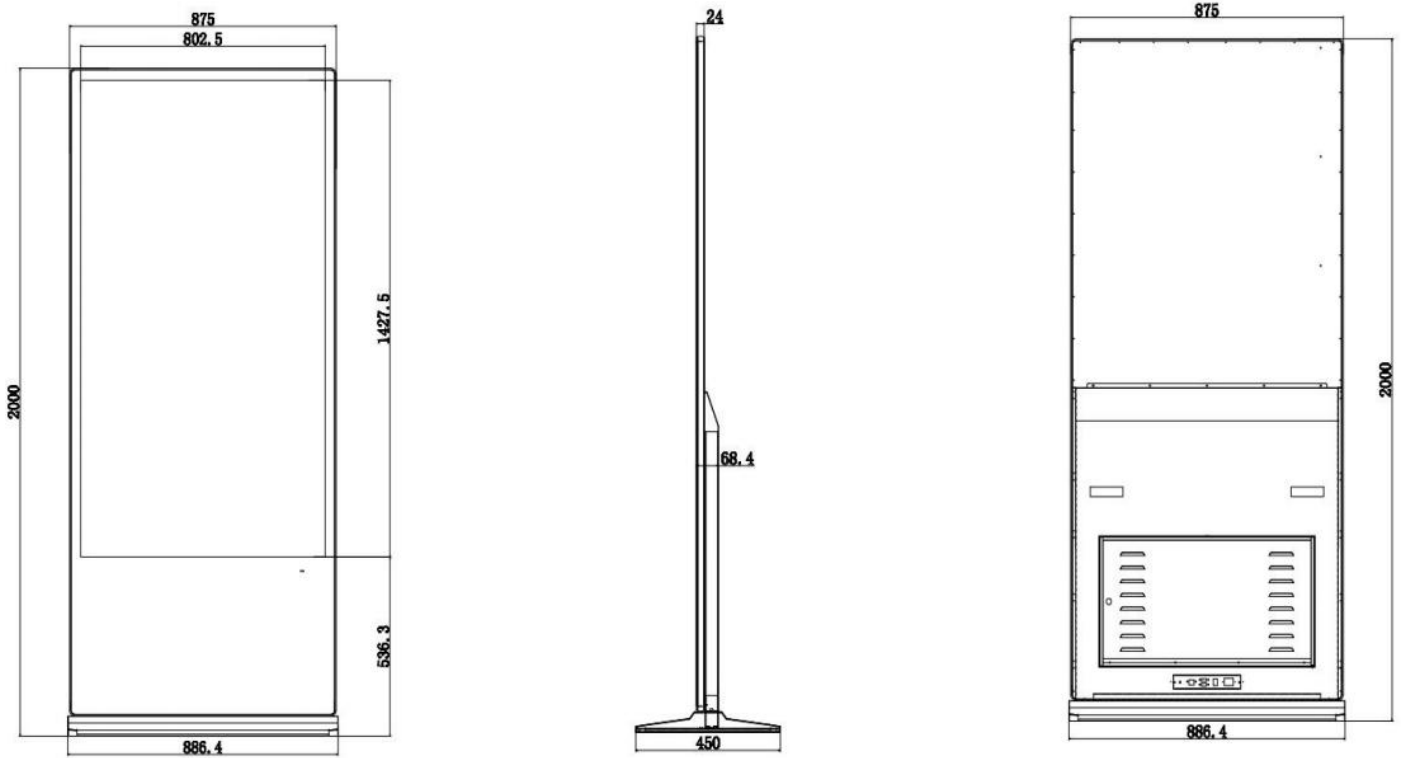

Shenzhen Yaxunda LCD Display Equipment Co.,Ltd

Pictures