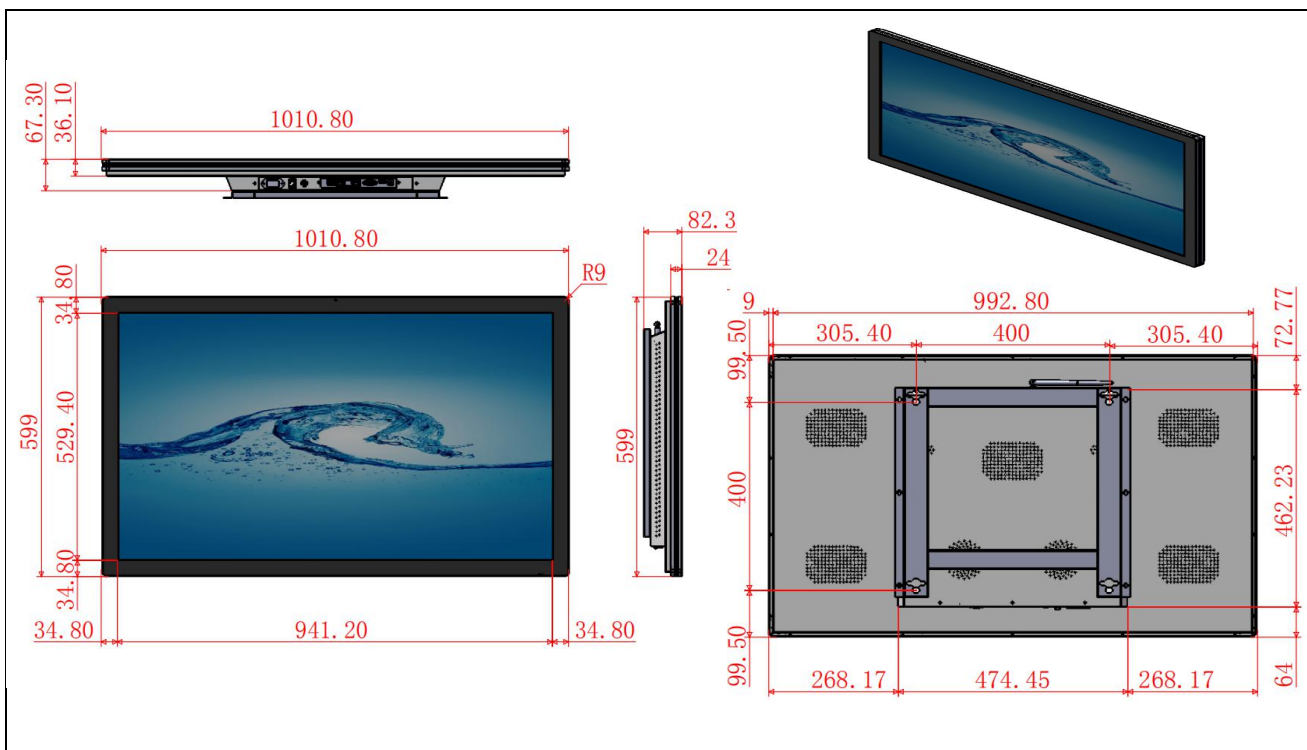

<b>Asianda®</b>	Shenzhen Yaxunda LCD Display Equipment Co., Ltd
<b>Model No. : YXD43L</b>	<b>version no. : WA8</b>
<b>Quote (RMB)</b>	prototype:            50pcs:            100pcs:
<b>Date</b>	<b>Note: This offer is one year with tax and freight not included</b>
<b>43-inch wall mounted advertising machine</b>	
<b>Product Image</b>	
<b>Product size</b>	<b>599*73*1010 Wide * Thick * Long (mm)</b>
<b>Aplication Pictures</b>	

<p><b>Asianda®</b></p>	<p>Shenzhen Yaxunda LCD Display Equipment Co., Ltd</p>
<p>Model No. : YXD43L</p>	<p>version no. : WA8</p>
<p>Quote (RMB)</p>	<p>prototype:            50pcs:            100pcs:</p>
<p>Date</p>	<p>Note: This offer is one year with tax and freight not included</p>
<p><b>43-inch Wall Mounted Advertising machine-capacitive touch</b></p>	
<p>Product Image</p>	
<p>Product size</p>	<p>599*73*1010    Wide * Thick * Long (mm)</p>
<p>Application Pictures</p>	

<b>Motherboard scheme</b>	MOTHERBOARD: RK3288 quad-core, 2.0 Ghz Ram: 2 GB BUILT-IN STORAGE: EMMC 8G expandable 64G operating system: Android6.0	
<b>Android interface</b>		
<b>Accessories</b>	Manual, remote control, warranty card, certificate of conformity, Power Cord	
<b>Product structure</b>	Product architecture	Hardware shell + lacquer process + aluminum alloy border
	Installation mode	Wall mounted type
	Protective Glass	4 mm tempered glass
	Weight	36kg
	Product size	599*73*1010 (mm)
	Packing size	679*153*1090 (mm)
<b>Operating parameter</b>	Brightness Control	
	Temperature	
	Working Environment	Working Temperature: 0 ° C to + 50 ° C working humidity: 5% to 90%
	Power supply	AC110~240V 60HZ
	Power	65W