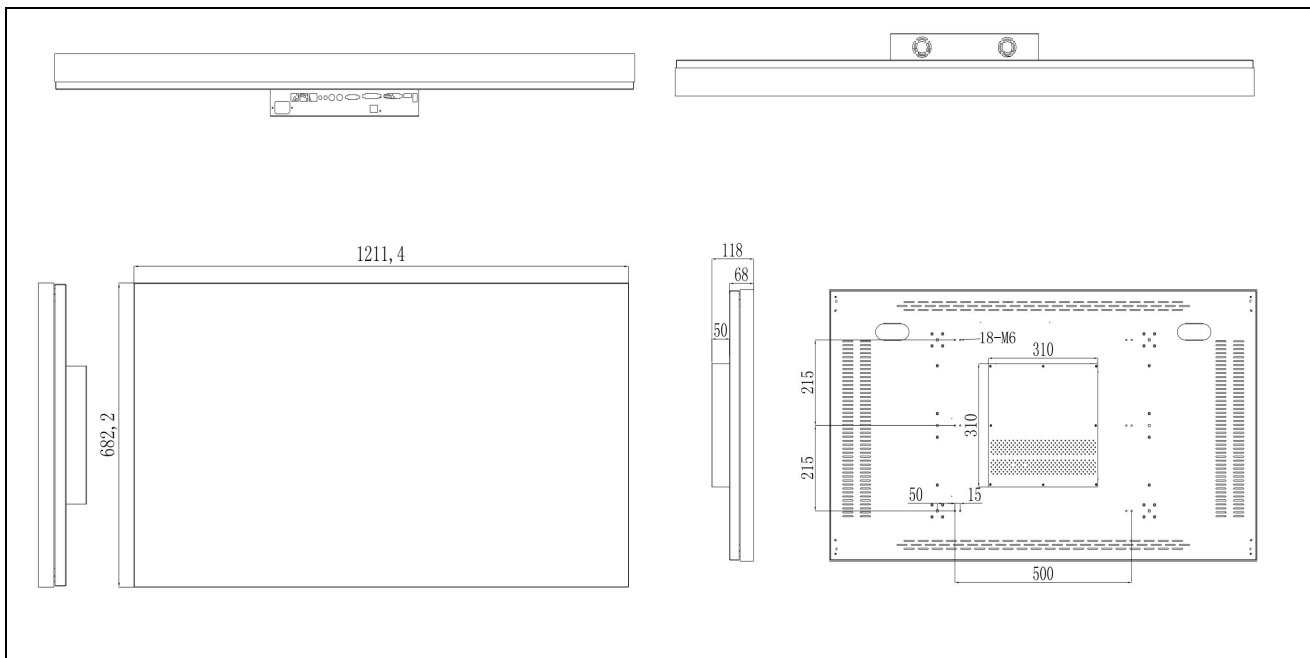

Product characteristics	Dual-channel Dvi high-definition video switching, multiple high-definition video interface, compatibility; The first combination of wireless control technology, multi-user operation design, to meet the control of large screen multi-terminal; Support for USB playback function, support for audio, video, pictures, but also as a machine motherboard upgrade; Led Bright Back Light, 3d digital noise reduction, HD high resolution, progressive scanning, software to improve contrast; Automatically Adjust backlight brightness and refresh frequency, new color restore, automatically adjust color saturation	
Product name	Specification parameter	
Display	LCD: 55 Inch Resolution: 1920*1080 Display Area: 1209*680 contrast: 2000:1 brightness: 500 CDM2 Angle: Horizontal / Vertical: 178	TFT SCREEN RATIO: 16:9 Point Distance: 0.63 * 0.63 Response Time: 6ms
Main board plan	MOTHERBOARD: CS59Y SYSTEM: None	
Interface		
Screen brand	LG	
parts	Manual, remote control, warranty card, certificate of conformity, power cord	
product mix	Product architecture	Hardware Iron Plate + Paint Process
	Installation mode	Cabinet type, Horizontal Wall, Hoisting type
	Protective glass	None