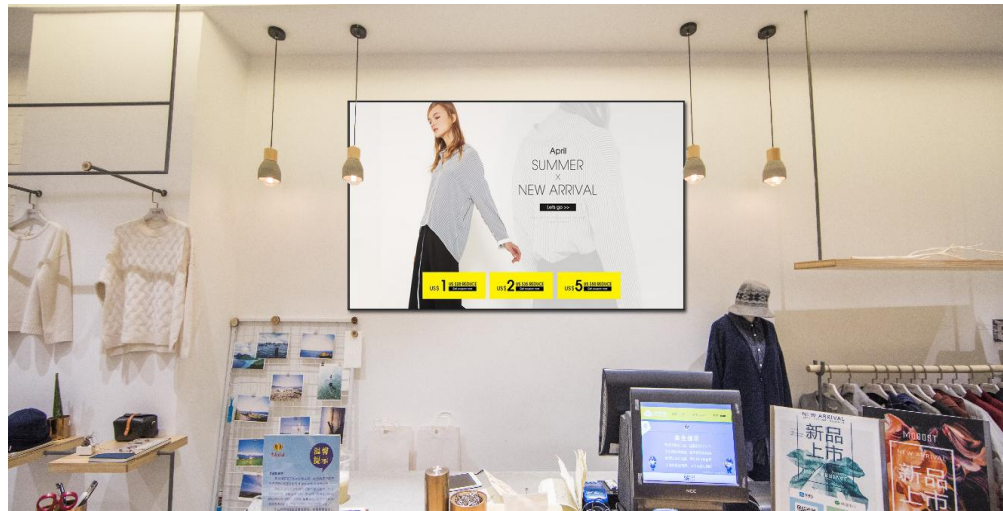

Note: this quotation includes tax but not freight. The warranty is one year

32 Inch Wall Mounted Ultra-Narrow Display

Product pictures

Product size

725*415*60 l * w * t (mm)

Application Pictures

Product description	Support 4K input, point 4 pcs 1920 splicing screen 3840x2160, you can achieve peer-to-peer display, display screen without compression stretch, display more clear and realistic; Input Signal Support 90 degrees, 180 degrees, 270 degrees rollover, excellent rollover effect. Support Soft Machine Code Setting (address code) , the board can set the row and column address by software dialing, do not need to worry about the calculation of Binary; automatic signal detection function, when detected signal input, will automatically switch to the signal source. Support Open all the way signal window (signal can support up to 4K) for full screen roaming, overlay	
	Specification parameter	
Panel	LCD: 32 inch TFT screen Screen scale: 16:9 Resolution: 1920 * 1080 Display area: 698 × 392 Dot pitch: 0.12 * 0.36 Contrast: 5000:1 Brightness: 500cd / m2 Response time: 8ms Visual angle: horizontal / vertical: 178 Backlight: LED backlight	
Control Board	MOTHERBOARD: SBL908C SYSTEM: Android / Windows Optional	
Interface	 DVI 1 IN HDMI 1 IN HDMI 2 IN DP IN VGA IN AUDIO IN OUT USB RS232 IN RS232 OUT	
Accessories	Manual, remote control, warranty card, certificate of conformity, power cord	
Material and Size	Product architecture	Iron Plate + Paint Process + Aluminium Alloy frame
	Installation mode	Horizontal Wall
	Protective glass	None
	weight	19.75kg
	Product size	725*415*60 (mm)
	Packing dimensions	845*545*260 (mm)
Working parameters	Brightness control	None
	temperature control	None
	Remote monitoring	None
	Remote monitoringWater proof requirement	None
	work environment	Operating temperature: 0 ° C to + 45 ° c operating humidity: 5% to 90%
	Power Supply	AC110~240V 60HZ
	power	80W