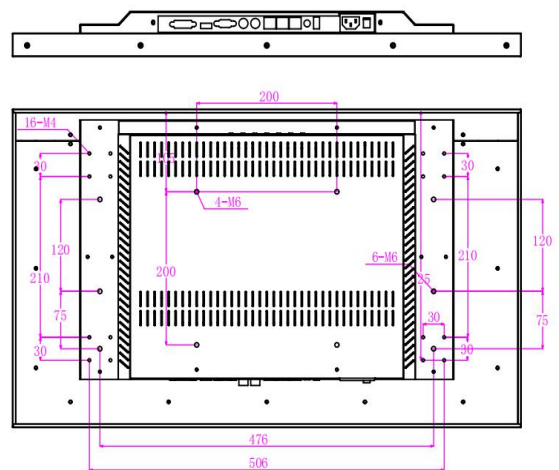

Note: this quotation includes tax but not freight. The warranty is one year

32 Inch Wall Mounted Ultra-Narrow Display

Product pictures

Product size

725*415*60 l * w * t (mm)

Application Pictures

Product description	Support 4K input, point 4 pcs 1920 splicing screen 3840x2160, you can achieve peer-to-peer display, display screen without compression stretch, display more clear and realistic; Input Signal Support 90 degrees, 180 degrees, 270 degrees rollover, excellent rollover effect. Support Soft Machine Code Setting (address code) , the board can set the row and column address by software dialing, do not need to worry about the calculation of Binary; automatic signal detection function, when detected signal input, will automatically switch to the signal source. Support Open all the way signal window (signal can support up to 4K) for full screen roaming, overlay	
	Specification parameter	
Panel	LCD: 32 inch TFT screen Screen scale: 16:9 Resolution: 1920 * 1080 Display area: 698 × 392 Dot pitch: 0.12 * 0.36 Contrast: 5000:1 Brightness: 500cd / m2 Response time: 8ms Visual angle: horizontal / vertical: 178 Backlight: LED backlight	
Control Board	MOTHERBOARD: SBL908C SYSTEM: Android / Windows Optional	
Interface	 DVI 1 IN HDMI 1 IN HDMI 2 IN DP IN VGA IN AUDIO IN OUT USB RS232 IN RS232 OUT	
Accessories	Manual, remote control, warranty card, certificate of conformity, power cord	
Material and Size	Product architecture	Iron Plate + Paint Process + Aluminium Alloy frame
	Installation mode	Horizontal Wall
	Protective glass	None
	weight	19.75kg
	Product size	725*415*60 (mm)
	Packing dimensions	845*545*260 (mm)
Working parameters	Brightness control	None
	temperature control	None
	Remote monitoring	None
	Remote monitoringWater proof requirement	None
	work environment	Operating temperature: 0 ° C to + 45 ° c operating humidity: 5% to 90%
	Power Supply	AC110~240V 60HZ
	power	80W