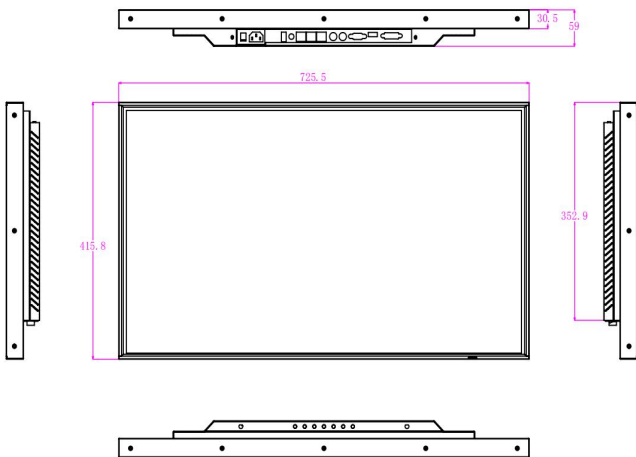

Note: this quotation includes tax but not freight. The warranty is one year

32 Inch Wall Mounted Ultra-Narrow Display

Product pictures

Product size

725*415*60 l * w * t (mm)

Application Pictures

Product description	Support 4K input, point 4 pcs 1920 splicing screen 3840x2160, you can achieve peer-to-peer display, display screen without compression stretch, display more clear and realistic; Input Signal Support 90 degrees, 180 degrees, 270 degrees rollover, excellent rollover effect. Support Soft Machine Code Setting (address code) , the board can set the row and column address by software dialing, do not need to worry about the calculation of Binary; automatic signal detection function, when detected signal input, will automatically switch to the signal source. Support Open all the way signal window (signal can support up to 4K) for full screen roaming, overlay	
	Specification parameter	
Panel	LCD: 32 inch TFT screen Screen scale: 16:9 Resolution: 1920 * 1080 Display area: 698 × 392 Dot pitch: 0.12 * 0.36 Contrast: 5000:1 Brightness: 500cd / m2 Response time: 8ms Visual angle: horizontal / vertical: 178 Backlight: LED backlight	
Control Board	MOTHERBOARD: SBL908C SYSTEM: Android / Windows Optional	
Interface	 DVI 1 IN HDMI 1 IN HDMI 2 IN DP IN VGA IN AUDIO IN OUT USB RS232 IN RS232 OUT	
Accessories	Manual, remote control, warranty card, certificate of conformity, power cord	
Material and Size	Product architecture	Iron Plate + Paint Process + Aluminium Alloy frame
	Installation mode	Horizontal Wall
	Protective glass	None
	weight	19.75kg
	Product size	725*415*60 (mm)
	Packing dimensions	845*545*260 (mm)
Working parameters	Brightness control	None
	temperature control	None
	Remote monitoring	None
	Remote monitoringWater proof requirement	None
	work environment	Operating temperature: 0 ° C to + 45 ° c operating humidity: 5% to 90%
	Power Supply	AC110~240V 60HZ
	power	80W